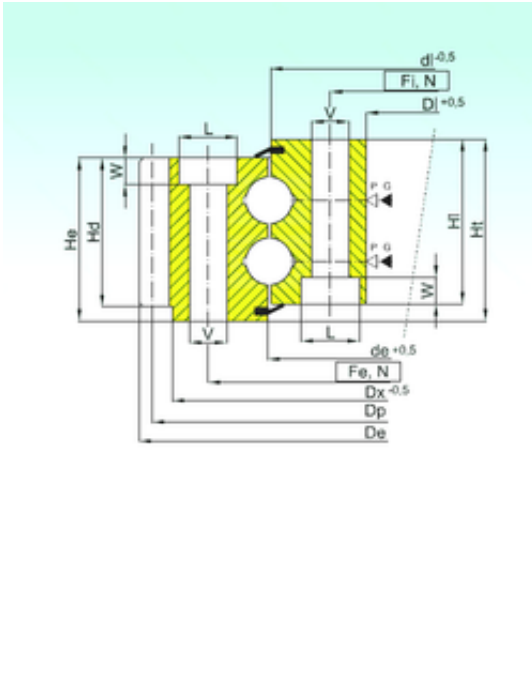

Timken BEARINGS INDUSTRY

EB2.25.0575.400-1SPPN Bearing 2D drawings and 3D CAD models

ISB EB2.25.0575.400-1SPPN thrust ball bearings

Bearing No. EB2.25.0575.400-1SPPN

Size	470x695x92 mm
Bore Diameter	470 mm
Outer Diameter	695 mm
Width	92 mm
d	470 mm
D	695 mm
H	92 mm
V	17 mm
de	577 mm
Z	136 mm
m	5 mm
L	25 mm
N	30 mm
W	13 mm
di	573 mm
Di	470 mm
Dp	680 mm
De	695 mm
Fe	640 mm
Fi	508 mm
Dx	670 mm
He	83 mm
Hi	83 mm
Ht	92 mm
Hd	58 mm