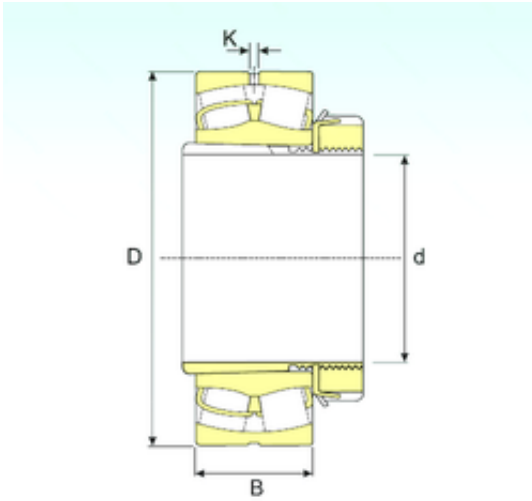

Timken BEARINGS INDUSTRY

160 mm x 320 mm x 112 mm ISB 23236
EKW33+H2336 spherical roller bearings

Bearing No. 23236 EKW33+H2336

Size	160x320x112 mm
Bore Diameter	160 mm
Outer Diameter	320 mm
Width	112 mm
d	160 mm
D	320 mm
B	112 mm
B1	161 mm
C	112 mm
K	7,5 mm
Weight	49,5 Kg
Basic dynamic load rating (C)	1470 kN
Basic static load rating (C0)	2078 kN
(Grease) Lubrication Speed	1454 r/min

23236 EKW33+H2336 Bearing 2D drawings and 3D CAD models