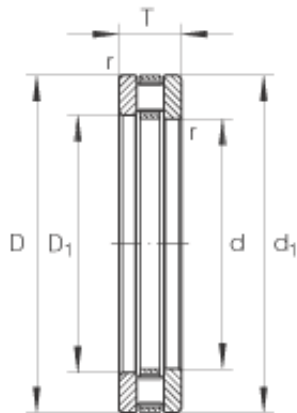

Timken BEARINGS INDUSTRY

INA 81222-TV thrust roller bearings

Bearing No. 81222-TV

Size	110x160x38 mm
Bore Diameter	110 mm
Outer Diameter	160 mm
Width	38 mm
d	110 mm
D	160 mm
T	38 mm
D ₁	113 mm
d ₁	160 mm
r _{min}	1,1 mm
m	2,29 kg / Weight
C _a	325000 N / Dynamic load rating (axial)
C _{0a}	1030000 N / Static load rating (axial)
C _{ua}	104000 N / Fatigue limit load
n _G	2150 1/min / Limiting speed
n _B	860 1/min / Reference speed
- K81222-TV / Allocated axial cylindrical roller and cage assembly	K81222TV / Allocated axial cylindrical roller and cage assembly
	GS81222 / Allocated housing locating washer
Category	Ball Bearings
Inventory	0.0
Manufacturer Name	SCHAEFFLER GROUP

81222-TV Bearing 2D drawings and 3D CAD models

Timken BEARINGS INDUSTRY

Minimum Buy Quantity	N/A
Weight / Kilogram	0
EAN	4012802031089
Product Group	B00308