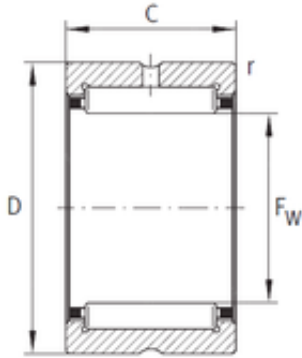

## INA RNA4824-XL needle roller bearings

Bearing No. RNA4824-XL

Size	130x150x30 mm
Bore Diameter	130 mm
Outer Diameter	150 mm
Width	30 mm
F <sub>w</sub>	130 mm
D	150 mm
C	30 mm
r min.	1 mm
Weight	0,73 Kg
Basic dynamic load rating (C)	112 kN
Basic static load rating (C <sub>0</sub> )	239 kN
Fatigue load limit (P <sub>u</sub> )	39
Reference speed	2 500 r/min

RNA4824-XL Bearing 2D drawings and 3D CAD models