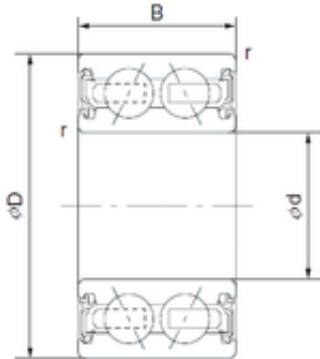

Timken BEARINGS INDUSTRY

30 mm x 46 mm x 16 mm INA
LD30/46-2RS.AH03 angular contact ball bearings

Bearing No. LD30/46-2RS.AH03

Size	30x46x16 mm
Bore Diameter	30 mm
Outer Diameter	46 mm
Width	16 mm
d	30 mm
D	46 mm
B	16 mm

LD30/46-2RS.AH03 Bearing 2D drawings and 3D CAD models