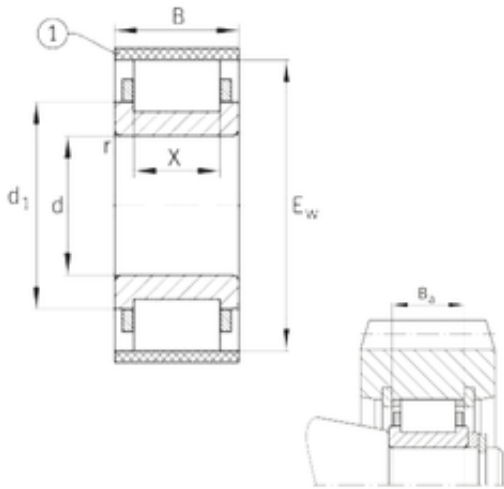

## FAG RN2216-E-MPBX cylindrical roller bearings

Bearing No. RN2216-E-MPBX

Size	80x127.3x33 mm
Bore Diameter	80 mm
Outer Diameter	127,3 mm
Width	33 mm
d	80 mm
Ew	127,3 mm
B	33 mm
Ba	30,2 mm
X	24 mm
d1	101,5 mm
r min.	2 mm
Weight	1,48 Kg
Basic dynamic load rating (C)	220 kN
Basic static load rating (C0)	245 kN

RN2216-E-MPBX Bearing 2D drawings and 3D CAD models